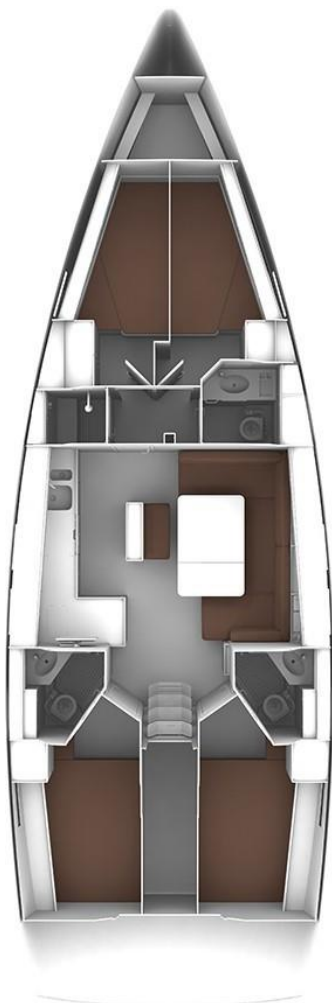

BAVARIA Cruiser 46

S/Y "LOS ANGEL"

TECHNICAL DETAILS

Build In	: 2016
LOA	: 14,27 m
Beam	: 4,35 m
Draft	: 2,10 m
Engine	: Volvo 75HP Saildrive
Fresh Water Capacity	: 510 lt
Diesel Capacity	: 210 lt
Cabins	: 4
Berths	: 8

Special Equipment

Furling Main Sail	52,0 m ²	Bowthruster	✓	Chart Plotter in Cockpit	✓
Furling Genoa Sail	56,0 m ²	Solar Panel	✓	2 Steering Wheels	✓
Spiboomb	---	Sprayhood	✓	Cockpit Loudspeaker	✓
Asym Spinnaker (upon request)	✓	Inverter (220V/12 V – 350W)	✓	WC - Shower	3
Extras : Swimming Platform, Heating, Extra Convertible Cabin					